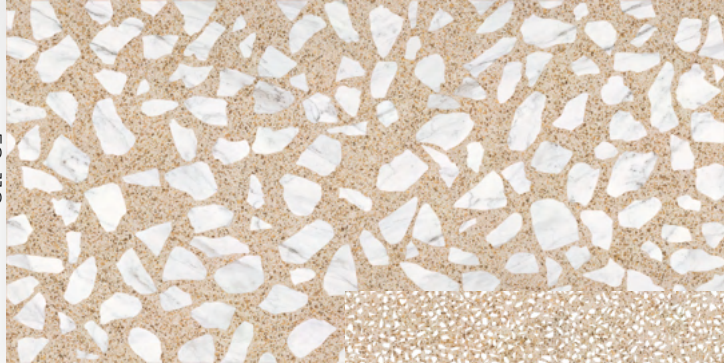

## Arena

LOOK | PIEDRA

Valentino Small Arena

19x118

58x118

Valentino Large Arena

Valentino Mosaico Arena

29.5x29.5