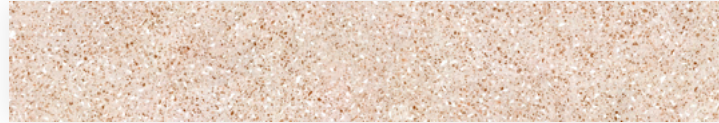

LOOK | **PIEDRA**

Valentino Small Rosa

19x18

58x18